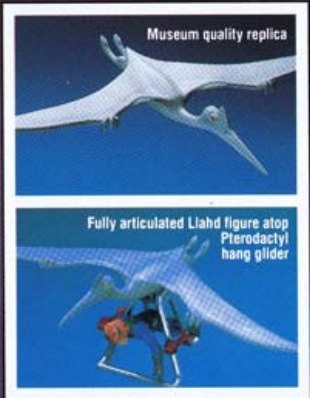

Dino-Riders Pterodactyl with Llahd and Full Battle Accessories
No. 9112

Authentic 1/24th scale Pterodactyl is a pre-historic recon plane. Dino-Rider Llahd fires heat-seeking missiles from his battle perch.

Orion/Six-Gill   Boldar/Termite   Nova/Demon   Mercury/Fang