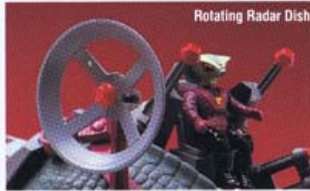

Rulons Ankylosaurus with Sting and Full Battle Accessories
No. 9111

Authentic 1/24th scale Ankylosaurus is slave to Evil Rulon Sting, controlled by the horrible Brain Box. Weapons include rotating Cross-Bow, plus the dinosaur's own Club-tail.

**Rulons Triceratops
with Hammerhead and Sidewinder
and Full Battle Accessories**

No. 9140

Authentic 1/24th scale Triceratops has Real Walking Action. Controlled by Evil Rulons Hammerhead and Sidewinder with the horrible Brain Box, this three-horned pre-historic battle machine is armed with rotating laser guns and tail-mounted twin cannons.

Removable Brain Box

Fully articulated figure commands from Pilot's seat

Rotating Radar Dish

Hammerhead is posed for full battle alert

Museum quality replica

Real synchronized head movement

Fully accessorized and ready for Battle