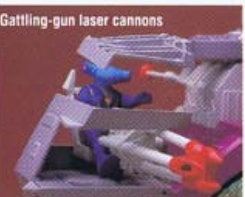

**Rulons Tyrannosaurus-Rex
with Krulos, Bitor and Cobrus
and Full Battle Accessories**
No. 9160

Authentic 1/24th scale Tyrannosaurus Rex is the most terrible war machine of all. Evil Rulon leader Krulos controls the monster from high atop the pivoting command tower. Rulon Bitor and Cobrus man laser tail cannons.

(One D battery required/not included.)