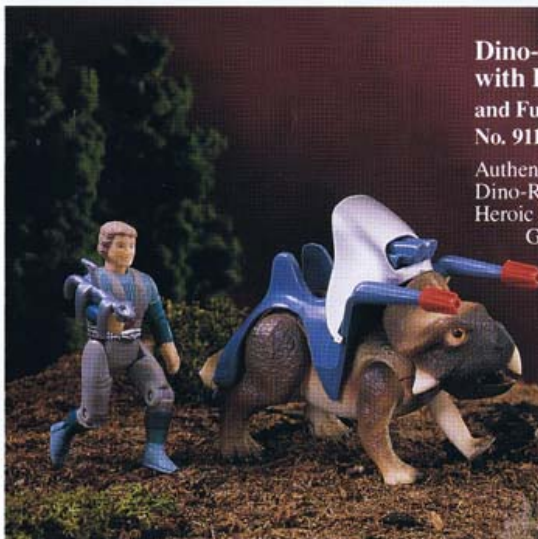

Dino-Riders Protoceratops with Kanon and Full Battle Accessories

No. 9113

Authentic 1/24th scale Protoceratops is the Dino-Riders' armored personnel carrier. Heroic Kanon rides into battle with Nite-Glow viewing port and blazing side guns.