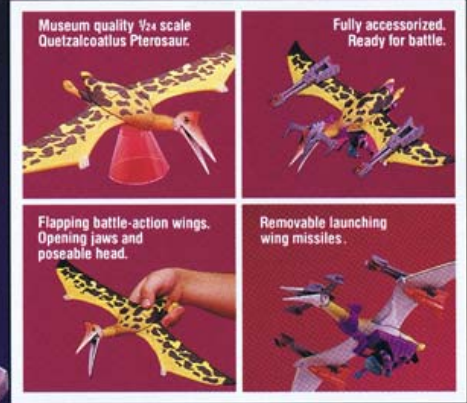

Dino-Riders Rulon Quetzalcoatlus with Algar

No. 9135

New

Here is a terrifying new sight with its Rulon Brain Box and hand released wing bombs. Rulon "ALGAR" is strapped in under the giant flapping wingspan of the Quetzalcoatlus.

Standard Pack: 12 • Carton Weight: 7.1 lbs.
Cube: 2.2 • Package Size: 12 1/2" x 8" x 3"