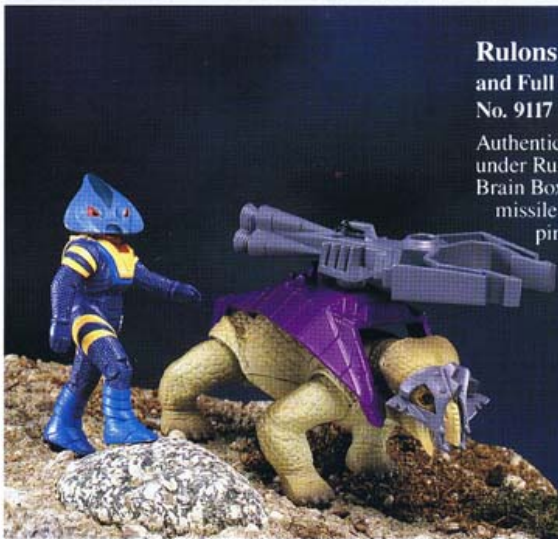

Dino-Riders Rulons Placerias with Skate and Full Battle Accessories

No. 9117

Authentic 1/24th scale Placerias is kept under Rulon control with the removable Brain Box. Evil Warrior Skate guides the missile-launched Gripper Jaws for trapping other dinosaurs.