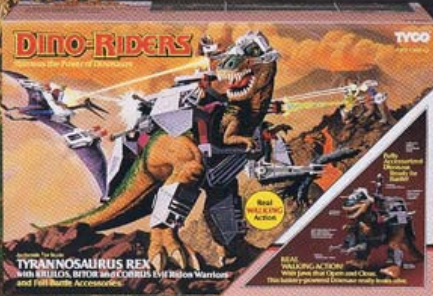

Motorized WALKING Action

Fully accessorized and ready for battle.

(One "C" battery required/not included.)

**Rulons Tyrannosaurus-Rex
with Krulos, Bitor and Cobrus
and Full Battle Accessories**
No. 9160

Authentic 1/24th scale Tyrannosaurus Rex is the most terrible war machine of all. Evil Rulon leader Krulos controls the monster from high atop the pivoting command tower. Rulon Bitor and Cobrus man laser tail guns.

Standard Pack: 4
Carton Weight: 15.8 lbs.
Cube: 4.05
Package Size: 24" x 14" x 10"

Rulon brain box with rotating laser guns.

Fully articulated figure atop the pivoting command tower.

Gatling-gun laser cannons.