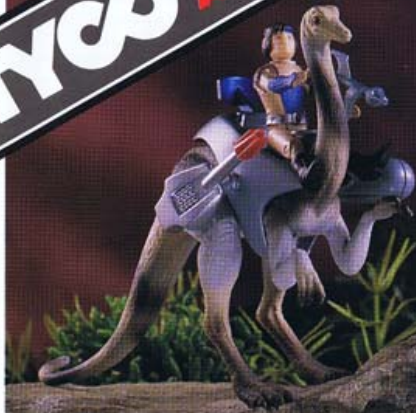

DINO-RIDERS®

Harness the Power of Dinosaurs®

TYCO BOYS ACTION

Dino-Riders Struthiomimus with Nimbus and Full Battle Accessories

No. 9114

Authentic 1/24th scale Struthiomimus is a fleet-footed supply carrier. With Nimbus in the pilot's seat, this Struthiomimus can overcome any battlefield obstacle. Features opening message carrier tube and pivoting laser guns!