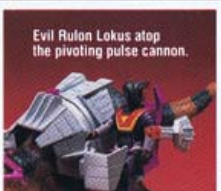

Museum quality replica.

Evil Rulon Lokus atop the pivoting pulse cannon.