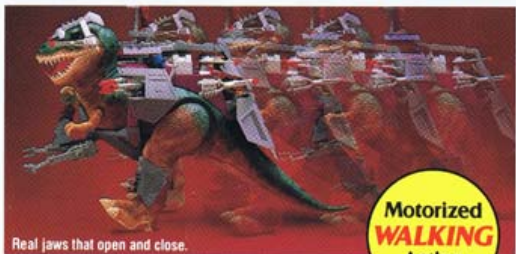

Real jaws that open and close.