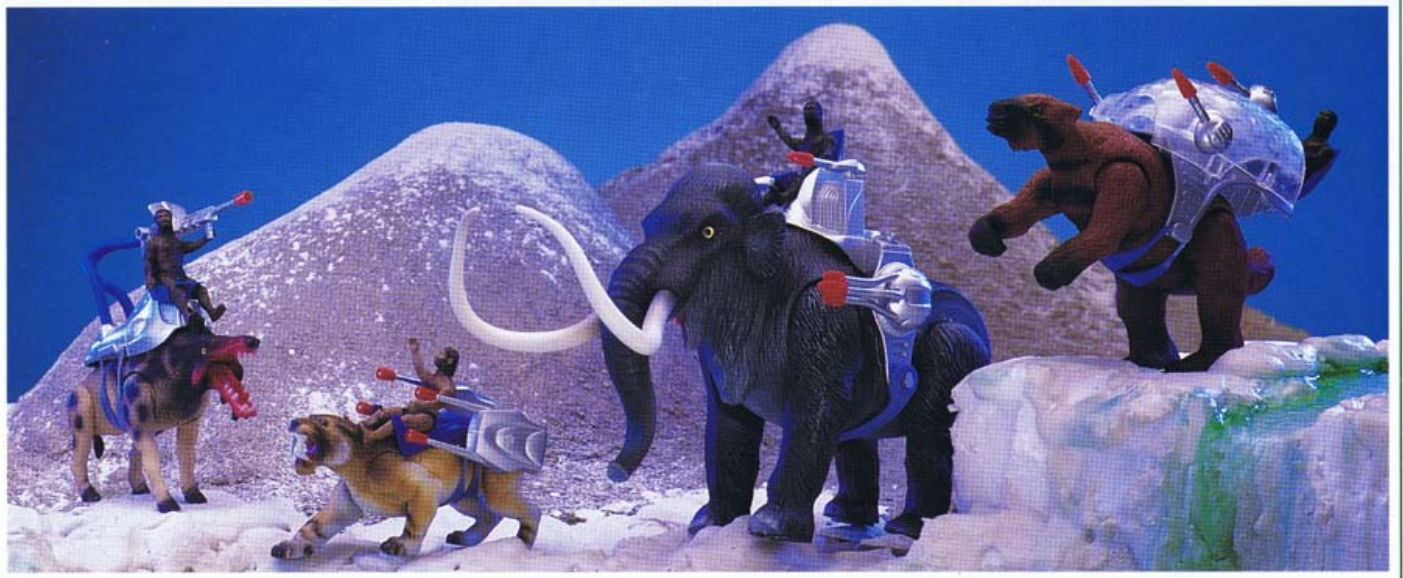

TYCO

1990

DINO-RIDERS®

Harness the Power of Dinosaurs®

TYCO BOYS ACTION

ICE AGE

Now the Dino-Riders journey to 50,000 B.C.—The Ice Age!

It's a world of endless winter where cavemen struggle for survival against giant, prehistoric mammals. There the Dino-Riders find powerful allies to join them in their battle against the Rulons.

The war that began in another galaxy millions of years in the future continues on earth millions of years in the past.

Get ready to meet the all-new Woolly Mammoth, the Sabre Tooth Tiger, the Killer Wart Hog, and the Giant Ground Sloth!

Dino-Riders®—Harness the Power of Dinosaurs®!

**Dino-Riders Woolly Mammoth
with GROM Neanderthal Caveman
and Full Battle Accessories**

No. 9145

New

The Ultimate Ice Age Mammal—the Woolly Mammoth—thunders onto the scene with realistic motorized walking action. This authentic 1/24th scale museum quality replica is fully armed and features “Grom,” the Neanderthal Caveman.

**Motorized
WALKING
Action**

DINO-RIDERS®

Harness the Power of Dinosaurs®

TYCO BOYS ACTION

ICE AGE™

Dino-Riders Sabre Tooth Tiger with Kub New No. 9146

This realistic replica really looks alive. The articulated Sabre Tooth Tiger is fully accessorized with rotating laser guns and comes with "KUB," a Cro-Magnon caveman action figure.