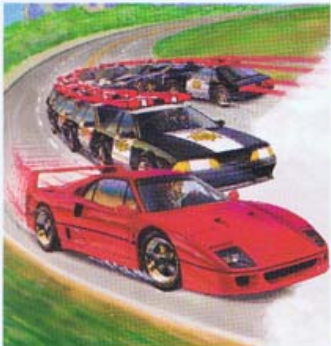

TYCO

1990

DINO-RIDERS®

Harness the Power of Dinosaurs®

TYCO BOYS ACTION

ICE AGE

Now the Dino-Riders journey to 50,000 B.C.—The Ice Age!

It's a world of endless winter where cavemen struggle for survival against giant, prehistoric mammals. There the Dino-Riders find powerful allies to join them in their battle against the Rulons.

The war that began in another galaxy millions of years in the future continues on earth millions of years in the past.

Get ready to meet the all-new Woolly Mammoth, the Sabre Tooth Tiger, the Killer Wart Hog, and the Giant Ground Sloth!