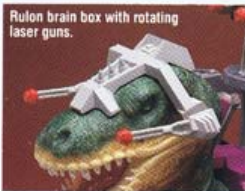

Standard Pack: 4
Carton Weight: 10.0 lbs.
Cube: 4.6
Package Size: 22" x 11" x 8"

Dual neck cluster rockets.

Pivoting command module.

Twin laser tail guns.

Hidden armed battle pods.

Museum quality replica.

Real synchronized head movement.

Motorized WALKING Action

Fully accessorized and ready for battle.

(One "C" battery required/not included.)

**Rulons Tyrannosaurus-Rex
with Krulos, Bitor and Cobrus
and Full Battle Accessories**
No. 9160

Authentic 1/24th scale Tyrannosaurus Rex is the most terrible war machine of all. Evil Rulon leader Krulos controls the monster from high atop the pivoting command tower. Rulon Bitor and Cobrus man laser tail guns.

Standard Pack: 4
Carton Weight: 15.8 lbs.
Cube: 4.05
Package Size: 24" x 14" x 10"

Rulon brain box with rotating laser guns.

Fully articulated figure atop the pivoting command tower.

Gatling-gun laser cannons.