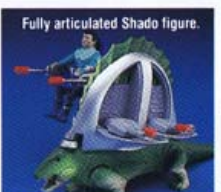

Fully articulated Shado figure.