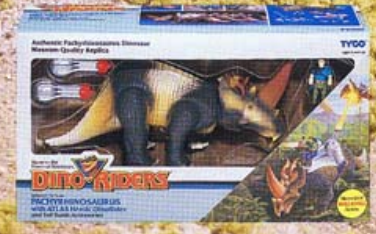

Museum quality 1/4 scale Pachyrhinosaurus dinosaur.	Fully articulated "Atlas" action figure.	Sleek command module with rotating laser cannons.
Fully accessorized. Ready for battle.	Motorized walking action really looks alive! Requires 1 "C" battery (not included).	Motorized WALKING Action

(One C battery required/not included.)